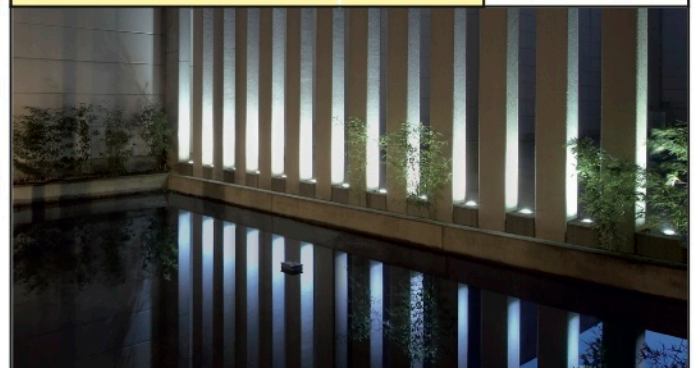

# WETSY PowerLED, round recessed outdoor luminaire

<b>Article nr.</b>	<b>227432U</b>
Lamp	PowerLED, 3x 1W (incl.)
Wattage, Lumen	3W, 235 lm
Light colour (Kelvin)	2850 - 3050, warm white
Input Voltage / Current	100-240 V / 60 mA
Wet location	IP 54
Safety listing	
Material	alu, stainless steel 316, glass
Cover finish	brushed stainless steel
Notes	cable length 4.9 ft (1,5 m)

Cover diameter	5.2" (13,2 cm)
Cut-out diameter	4.96" (12,6 cm)
Installation depth	3.94" (10 cm)
Weight	2.35 lbs (1,07 kg)

Specifications subject to change without notice.

Lamp options	Article nrs.

Product variants and accessories	Article nrs.
WETSY PowerLED, square	227422U