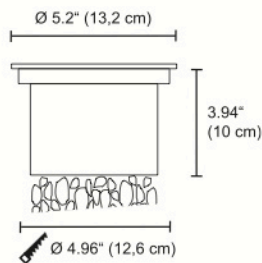

# WETSY PowerLED, round recessed outdoor luminaire

<b>Article nr.</b>	<b>227432U</b>
Lamp	PowerLED, 3x 1W (incl.)
Wattage, Lumen	3W, 235 lm
Light colour (Kelvin)	2850 - 3050, warm white
Input Voltage / Current	100-240 V / 60 mA
Wet location	IP 54
Safety listing	
Material	alu, stainless steel 316, glass
Cover finish	brushed stainless steel
Notes	cable length 4.9 ft (1,5 m)

Cover diameter	5.2" (13,2 cm)
Cut-out diameter	4.96" (12,6 cm)
Installation depth	3.94" (10 cm)
Weight	2.35 lbs (1,07 kg)

Specifications subject to change without notice.

Lamp options	Article nrs.

Product variants and accessories	Article nrs.
WETSY PowerLED, square	227422U