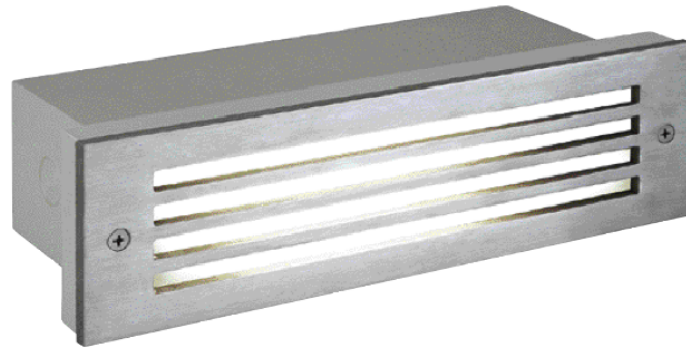

BRICK MESH STAINLESS STEEL

ETL / cETL 120VAC

Ballast
EEI=B2

2.9/10.1

3.7

3.8

IP54

Socket/Bulb:
G23/CFL (excl.)
9W

Versions:
Stainless steel

Art. No.:
229250U

Material: Stainless steel 304/glass

Dimensions:
W/H/D: 10.2/2.9/3.5 in

Recommended bulb:
9W, 2700K, 600lm, EEK=A
508209U

Accessory/Included parts:
Low-loss ballast (incl.)
Mounting pot (incl.)