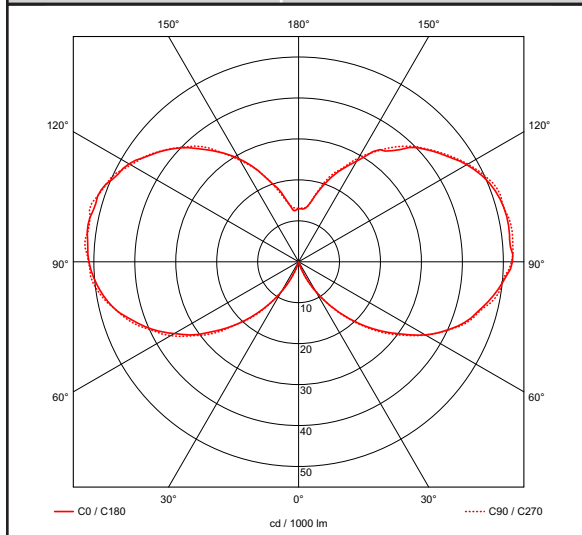

RUSTY CONE

iron rusted

Design by CDC

Article nr.	229430U
Lamp	E12 energysaver
Socket	E12
Input Voltage	120 V ~
Environmental rating	IP 54
Safety listing	
Material	Corten-steel, PC
Finish	iron rusted
Notes	each lamp is unique
Mounting requirements	junction boxes

Diam.	5.9 in
Height	9.4 in
Weight	15.7 lb

Suitable lamps	Article nrs.	
E12 energysaver, 11W	508810U	

Product variants and accessories	Article nrs.
Rusty Cone 40	229431U
Rusty Cone 70	229432U
Earth Spike for Rusty Cone	229423U