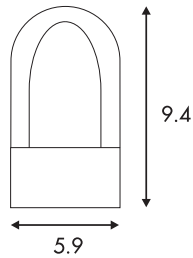

RUSTY CONE

iron rusted

Design by CDC

Article nr.	229430U
Lamp	E12 energysaver
Socket	E12
Input Voltage	120 V ~
Environmental rating	IP 54
Safety listing	
Material	Corten-steel, PC
Finish	iron rusted
Notes	each lamp is unique
Mounting requirements	junction boxes

Diam.	5.9 in
Height	9.4 in
Weight	15.7 lb

Suitable lamps	Article nrs.	
E12 energysaver, 11W	508810U	

Product variants and accessories	Article nrs.
Rusty Cone 40	229431U
Rusty Cone 70	229432U
Earth Spike for Rusty Cone	229423U